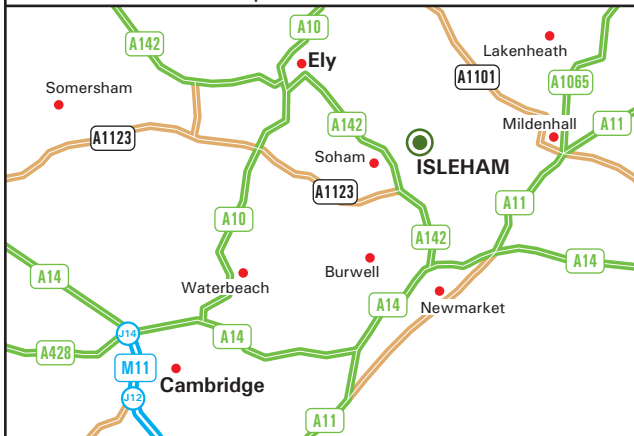

ISLEHAM

Whitehall Farm
 Temple Road
 Isleham, Ely CB7 5RF
 Tel: +44 (0)1638 780087 - Fax: +44 (0)1638 780056
 www.produceworld.com

From M11 J9

Leave the M11 at Junction 9 (signed Newmarket & A11).
 Join the A11 towards Newmarket and continue until the junction with the A14
 Join the A14 towards Newmarket & Bury St. Edmunds.
 Remain on the A14 until the junction with the A142 (J37) to the north of Newmarket.
 At the end of the slip road, turn left onto the A142 (Fordham Road) towards Soham and Ely.
 At the next roundabout take the first exit remaining on the A142 (Fordham By-Pass).
 Continue straight over the next roundabout.
 At the next roundabout take the third exit, remaining on the A142.
 Turn right onto East Fen Drove (signed Isleham).
 Continue along East Fen Drove until the T-junction.
 Turn left onto Common Gate Drove
 We are located at the end of the road (see inset).

By Train

Ely is the nearest station (7 miles away) and receives services from London Kings Cross, Cambridge, Kings Lynn, Norwich, Birmingham New Street, Leicester, Manchester Piccadilly, Peterborough and Stansted Airport.
 Taxis are available at Ely station.