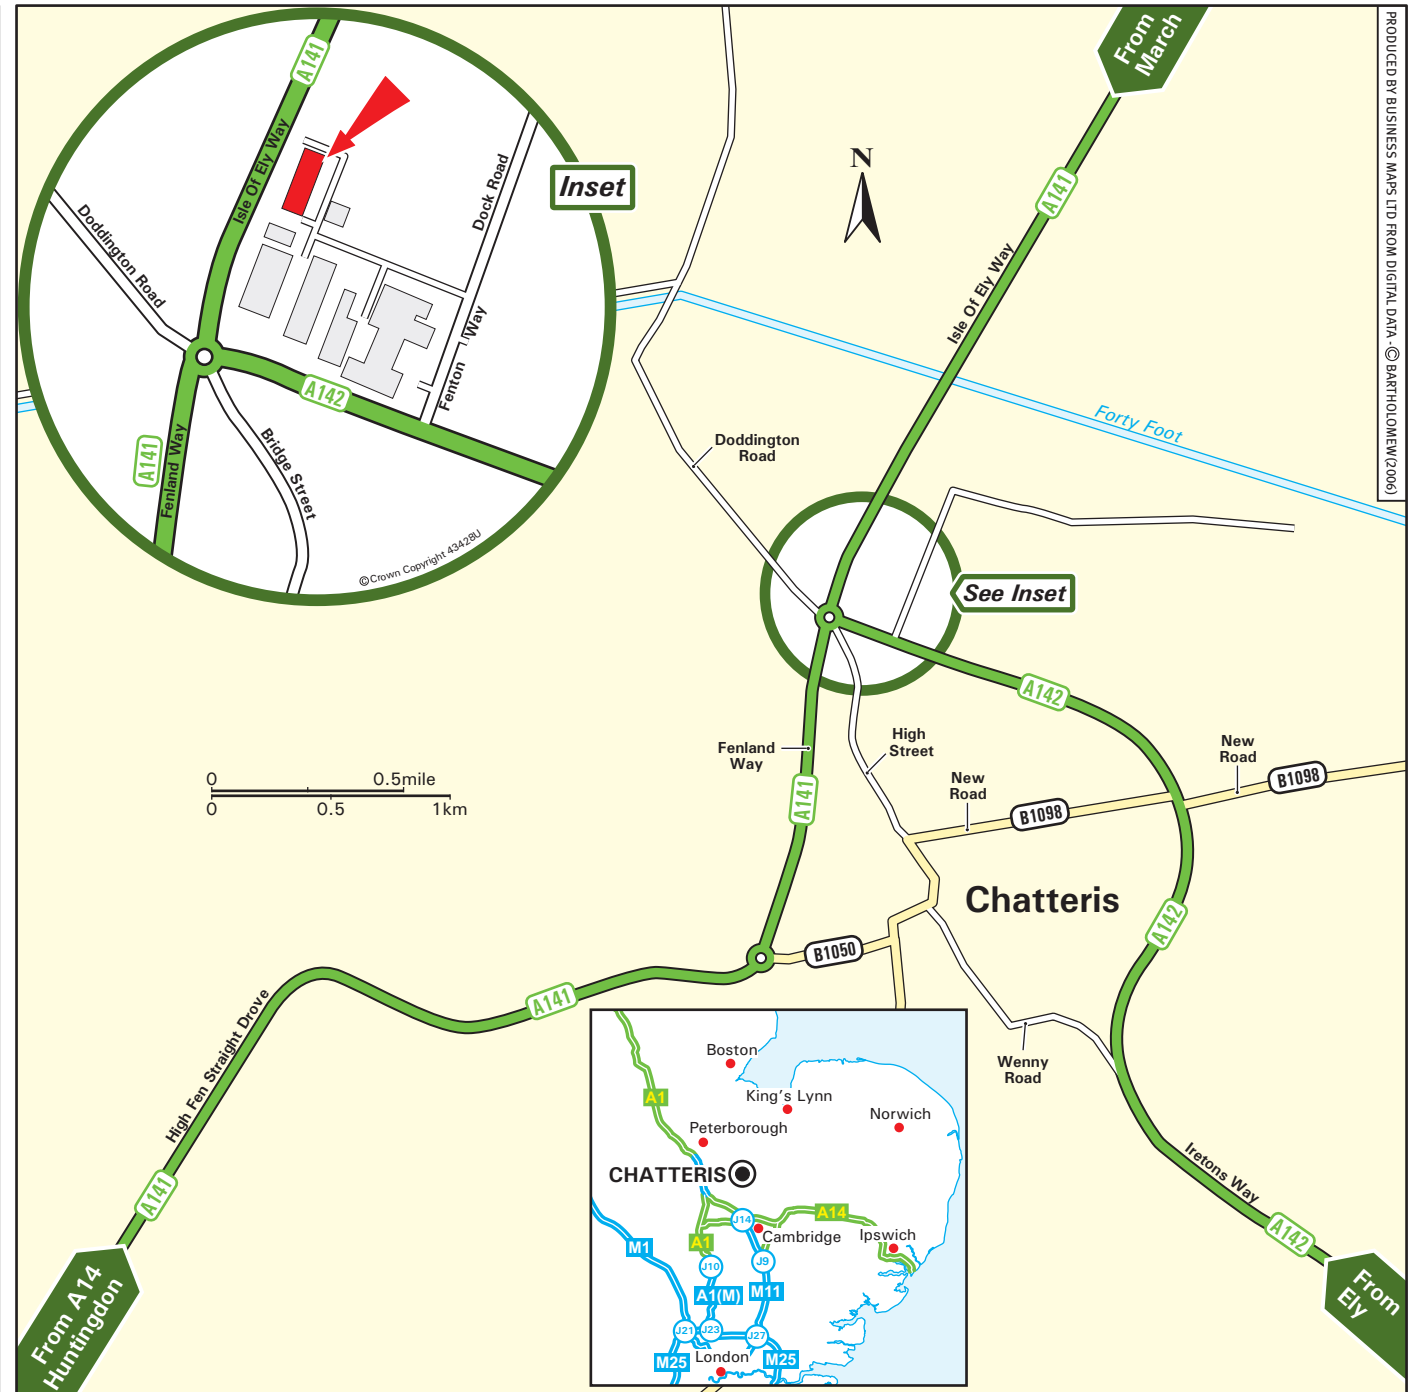

CHATTERIS

Fenton Way
Chatteris
Cambs PE16 6UP
Tel: +44 (0)1354 696669 - Fax: +44 (0)1354 696624
www.produceworld.com

From the South

Take the A141 North heading towards Chatteris and March.
At the roundabout junction with the A142, take the third exit onto the A142.
Turn left onto Fenton Way.
Turn second left and continue to the end of the road.
Turn right and we are located on the left hand side (see inset).

From the North

Take the A141 South and head for March and Chatteris.
At the roundabout junction with the A142, take the first exit onto the A142.
Turn left onto Fenton Way.
Turn second left and continue to the end of the road.
Turn right and we are located on the left hand side (see inset).