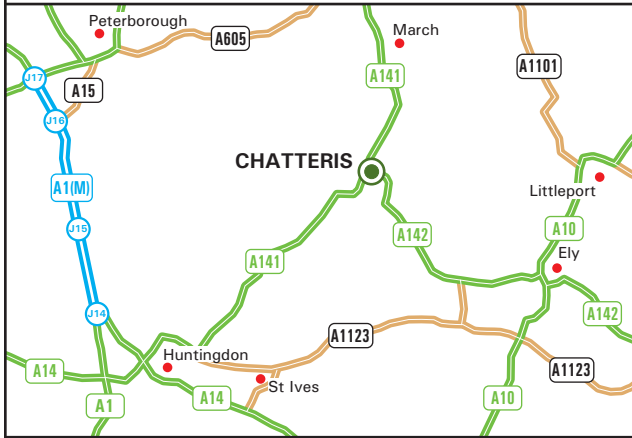

CHATTERIS

Fenton Way
Chatteris
Cambs PE16 6UP
Tel: +44 (0)1354 696669 - Fax: +44 (0)1354 696624
www.produceworld.com

From the South

Take the A141 North heading towards Chatteris and March.
At the roundabout junction with the A142, take the third exit onto the A142.
Turn left onto Fenton Way.
Turn second left and continue to the end of the road.
Turn right and we are located on the left hand side (see inset).

From the North

Take the A141 South and head for March and Chatteris.
At the roundabout junction with the A142, take the first exit onto the A142.
Turn left onto Fenton Way.
Turn second left and continue to the end of the road.
Turn right and we are located on the left hand side (see inset).